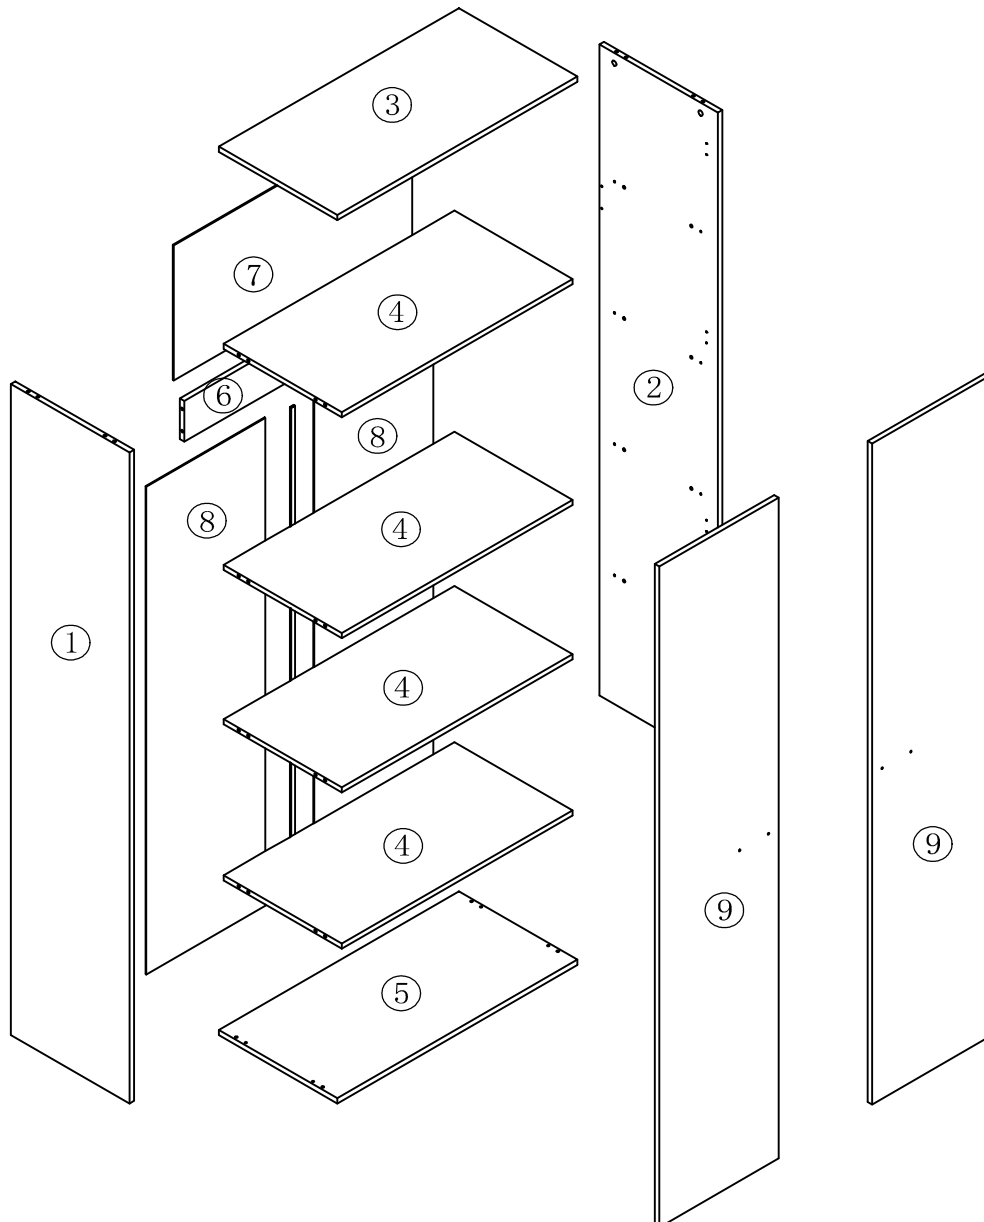

ASSEMBLY INSTRUCTION

Promo 2door wardrobe

A		∅15x12	24	PCS	I		∅4x30	4	PCS
B		∅7x35	24	PCS	J		∅4x16	49	PCS
C		∅8x30	24	PCS	K			8	PCS
D		∅4x40	5	PCS	L			2	PCS
E		16MM	42	PCS	M		M4*20	4	PCS
F		∅3.5x16	6	PCS	N		4MM	5	PCS
G		1382MM	1	PC	O		∅7.8*38	1	PC
H			4	PCS	P		60*42*18	1	PC

STEP 1

Ax20
Bx20
Cx16

STEP 2

Ax4
Bx4
Cx8
Dx4

STEP 3

Ex42
Fx6
Gx1
Hx4
Ix4

STEP 4

Jx48
Kx8
Lx2
Mx4
Nx4